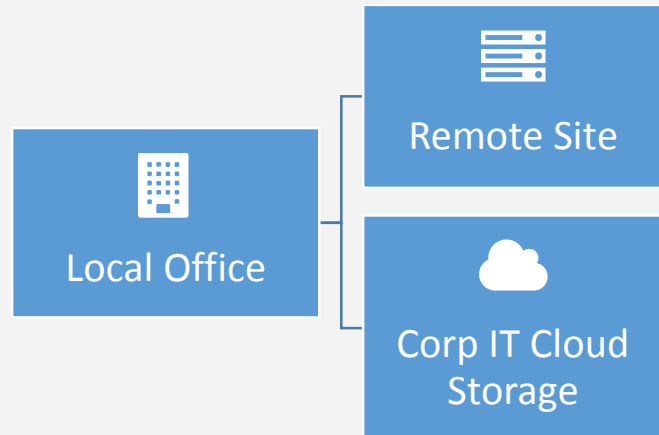

On-site protection

The appliance ranges from small-office optimized 500 GB models to multi-terabyte models designed for data center use. All install easily on customer premises for fast local backups and restores.

Cloud and hybrid cloud protection

Replication of customer sites are safeguarded in the cloud against disasters. This deployment also enables Cloud LiveBoot, which lets organizations boot VMware environments and access their virtual machines directly from the cloud.

Site-to-site protection

Site-to-site deployments let you back up data to a secondary customer location. Inline deduplication reduces bandwidth and storage demand, letting you save on infrastructure costs.